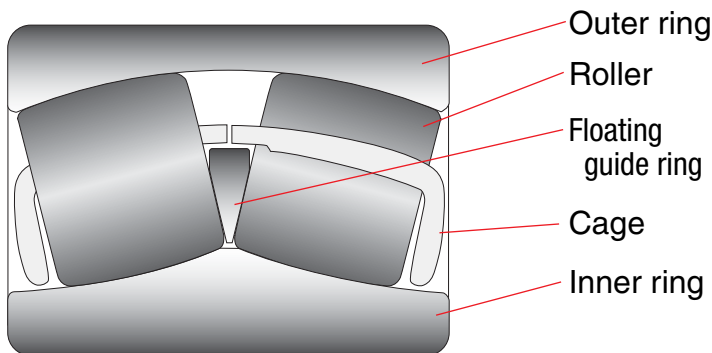

Koyo[®]

RHR Type SPHERICAL ROLLER BEARINGS

KOYO SEIKO CO., LTD.

CAT. NO.173E

**Supply the new series of spherical roller bearings.
Significant contribution to equipment size reduction based
on the increase in load rating of the bearing.
RHR Type Spherical Roller Bearings**

Structures

■ Cross section of new series

■ Comparison with conventionals

Features

● Long Life

By significant increase in the basic dynamic load rating based on the optimized designs of outer ring, inner ring and rollers. Rating life increase of RHR type may provide max. 2 times longer life than the conventional bearing.

● Improve heat resistant

As RHR type spherical Roller Bearings are implemented dimension stabilizing treatment and steel plate cages are assembled, they can be used up to 200°C.

● Withstands Greater Loads

Optimized shapes of outer/inner rings and rollers ensure ideal bearing stress distribution. Due to this design, these bearings offer substantially increased resistance to impact loads.

● Rotates Stably at High Speeds