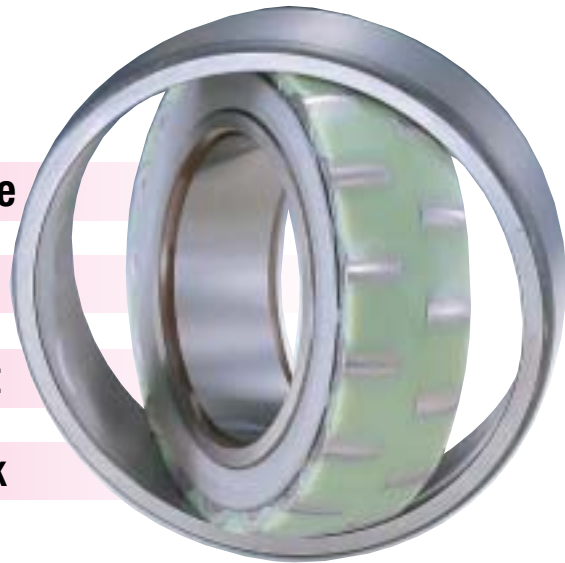

Recommended shaft fits

Normal Load ($0.02C_0 < Pr \leq 0.12C$)			Heavy Load ($0.12C < Pr$)			All Loads	
Cylindrical bore, mm		Fit	Cylindrical bore, mm		Fit	Tapered bore	Fit
Over	Up to		Over	Up to			
—	40	k 5	50	100	n 6	All shafts	h 9 / I T 5 (For transmission shafts) h 10 / I T 7
40	65	m 5	100	140	p 6		
65	100	m 6	140	150	r 6		
100	140	n 6					
140	150	p 6					

SOLPACK BEARINGS®

Koyo SOLPACK Bearings are new bearings in which the internal space is filled with solid polymeric lubricant. High performance is expected under most severe conditions such as water splash.

Features

- Longer life and maintenance-free
- Low torque
- Prevent emulsifying of lubricant
- Keep clean the work shop from oil leak