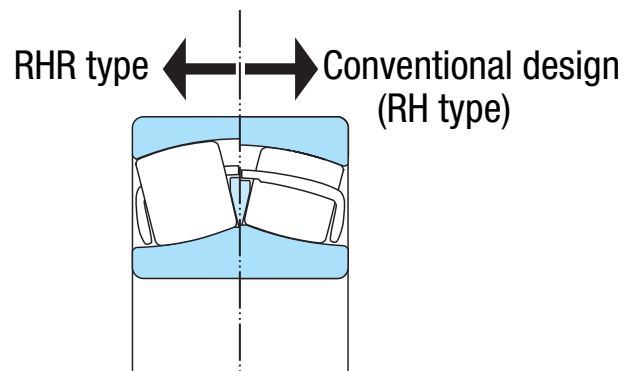

■ Comparison with conventionals

Features

● Long Life

By significant increase in the basic dynamic load rating based on the optimized designs of outer ring, inner ring and rollers. Rating life increase of RHR type may provide max. 2 times longer life than the conventional bearing.

● Improve heat resistant

As RHR type spherical Roller Bearings are implemented dimension stabilizing treatment and steel plate cages are assembled, they can be used up to 200°C.

● Withstands Greater Loads

Optimized shapes of outer/inner rings and rollers ensure ideal bearing stress distribution. Due to this design, these bearings offer substantially increased resistance to impact loads.

● Rotates Stably at High Speeds

The floating guide ring guides rollers precisely. It controls roller skew even under high speed rotation, thereby ensuring stable and reliable operation.